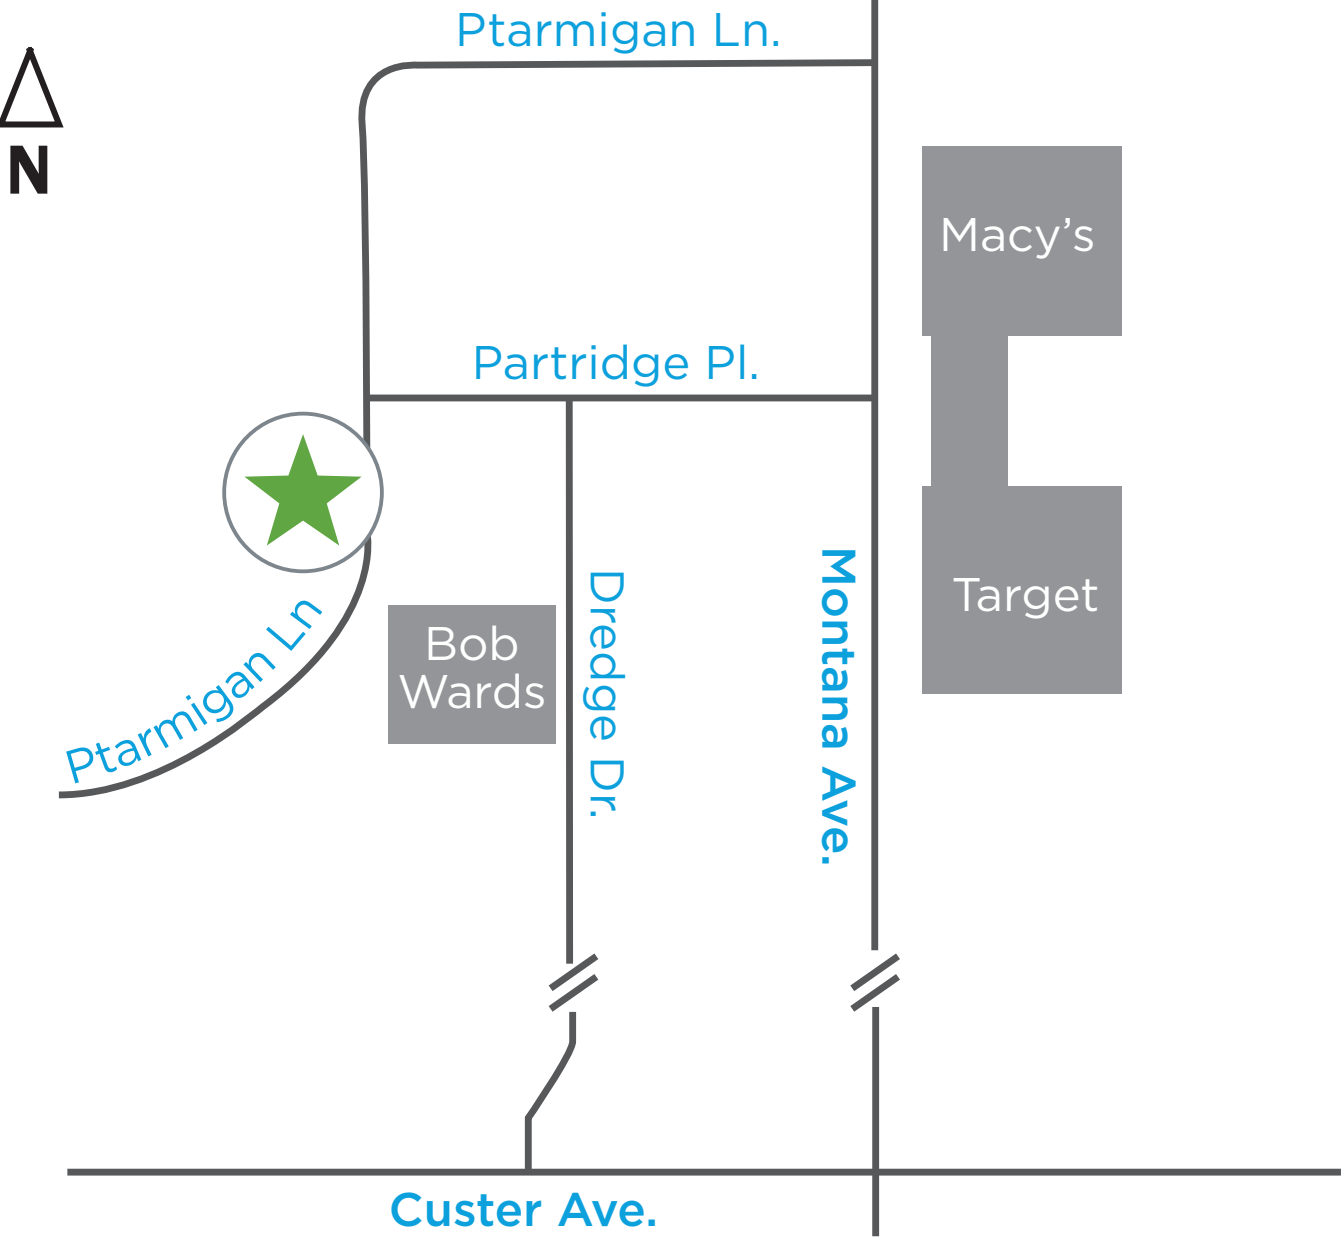

# HOW DO I FIND ST. PETER'S HEALTH MEDICAL GROUP NORTH CLINIC?

The clinic is located at [3330 Ptarmigan Lane](#), just north of Custer Avenue and just west of Montana Avenue.